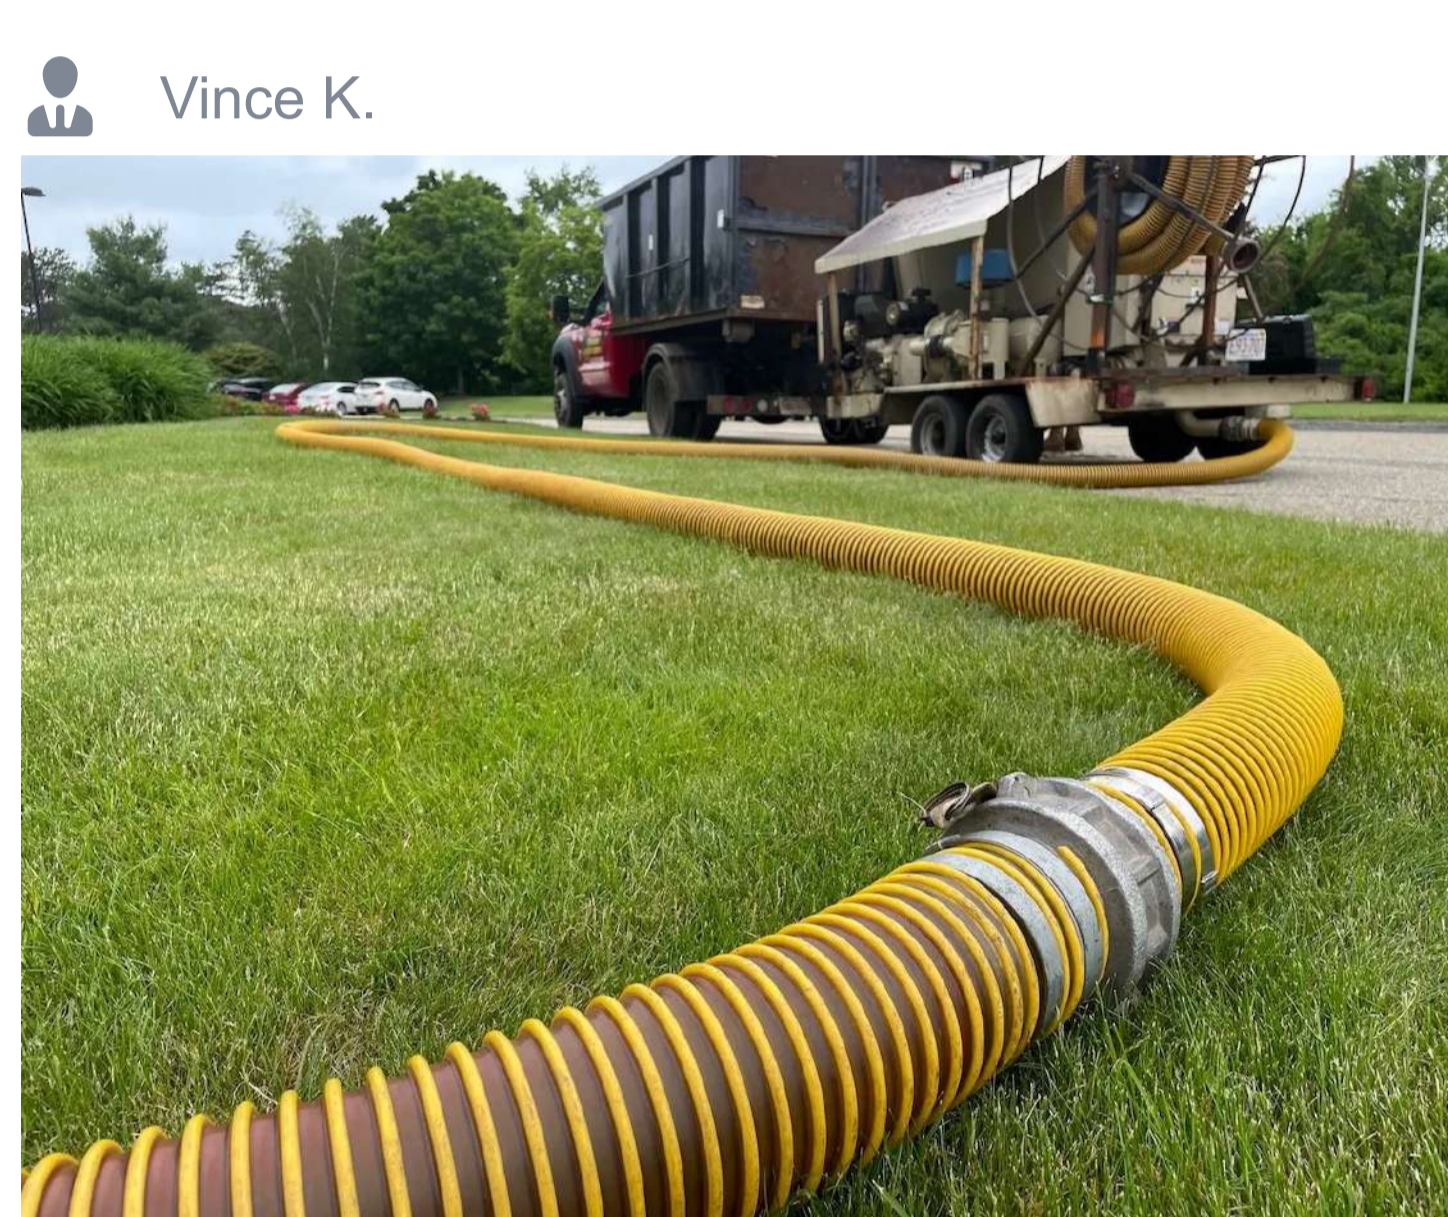

Mulch Blowing Hose & Mulch Transfer Hose

Mulch blower hose requires a more durable, puncture resistant type of construction. While flexibility and smooth interior flow are important, it is the resistance to tears and punctures that will really make a difference when you are out on a job. McGill Hose is proud to offer Flexaust Hose, the more durable and dependable hose available for the requirements for bark mulch blowing and spring clean up applications. Light weight, and easy to handle, this hose was designed to reduce worker fatigue. This product is an excellent alternative to traditional heavy hoses that are difficult to maneuver and were designed as a replacement hose for bark blowing trucks with superior abrasion resistance resist that can be caused by high velocity bark mulch transfer.

Featured Mulch Blowing Hose Products

4" x 50' Flextube PU

4"x 100' Flextube PU

"I purchased mulch transfer hose for a TracVac rebuild. The hose I bought from leafvacuumhose.com is far better than the original. The machine functions better than new. Thanks."

Which Vacuum Hose is Best for Mulching?

The Flex-Tube® PU is the best choice for mulch blowing applications. While the Flextube PU is the best choice for this application, Flex Tube PV and Flex Tube TR can also be used because the inner way is smooth and will allow the flow of mulching materials.

Mulch & Bark Mulch Transfer Hose: Abrasion Resistant Mulch and Bark Transfer Hose is an excellent choice for delivery of wood fiber, playground surfacing material, straw, seed or compost material.

Available Sizes